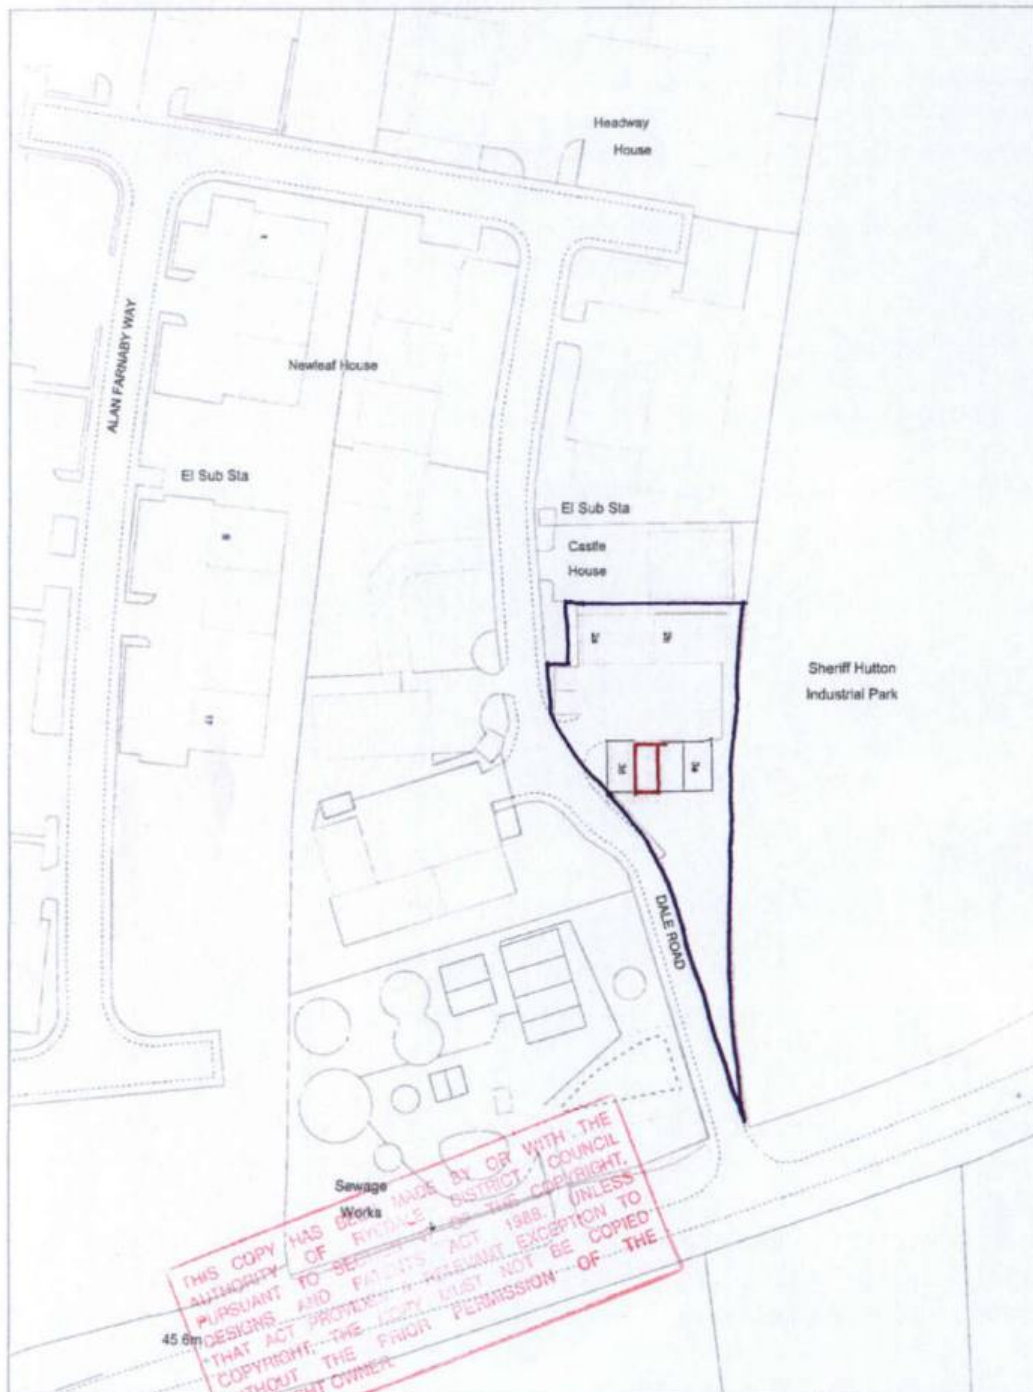

# Alterations to 4 Dale Road, Sheriff Hutton

©Crown Copyright and database right 2014. Ordnance Survey 100019406

Scale 1 : 1250 on A4

RYEDALE  
DISTRICT  
COUNCIL